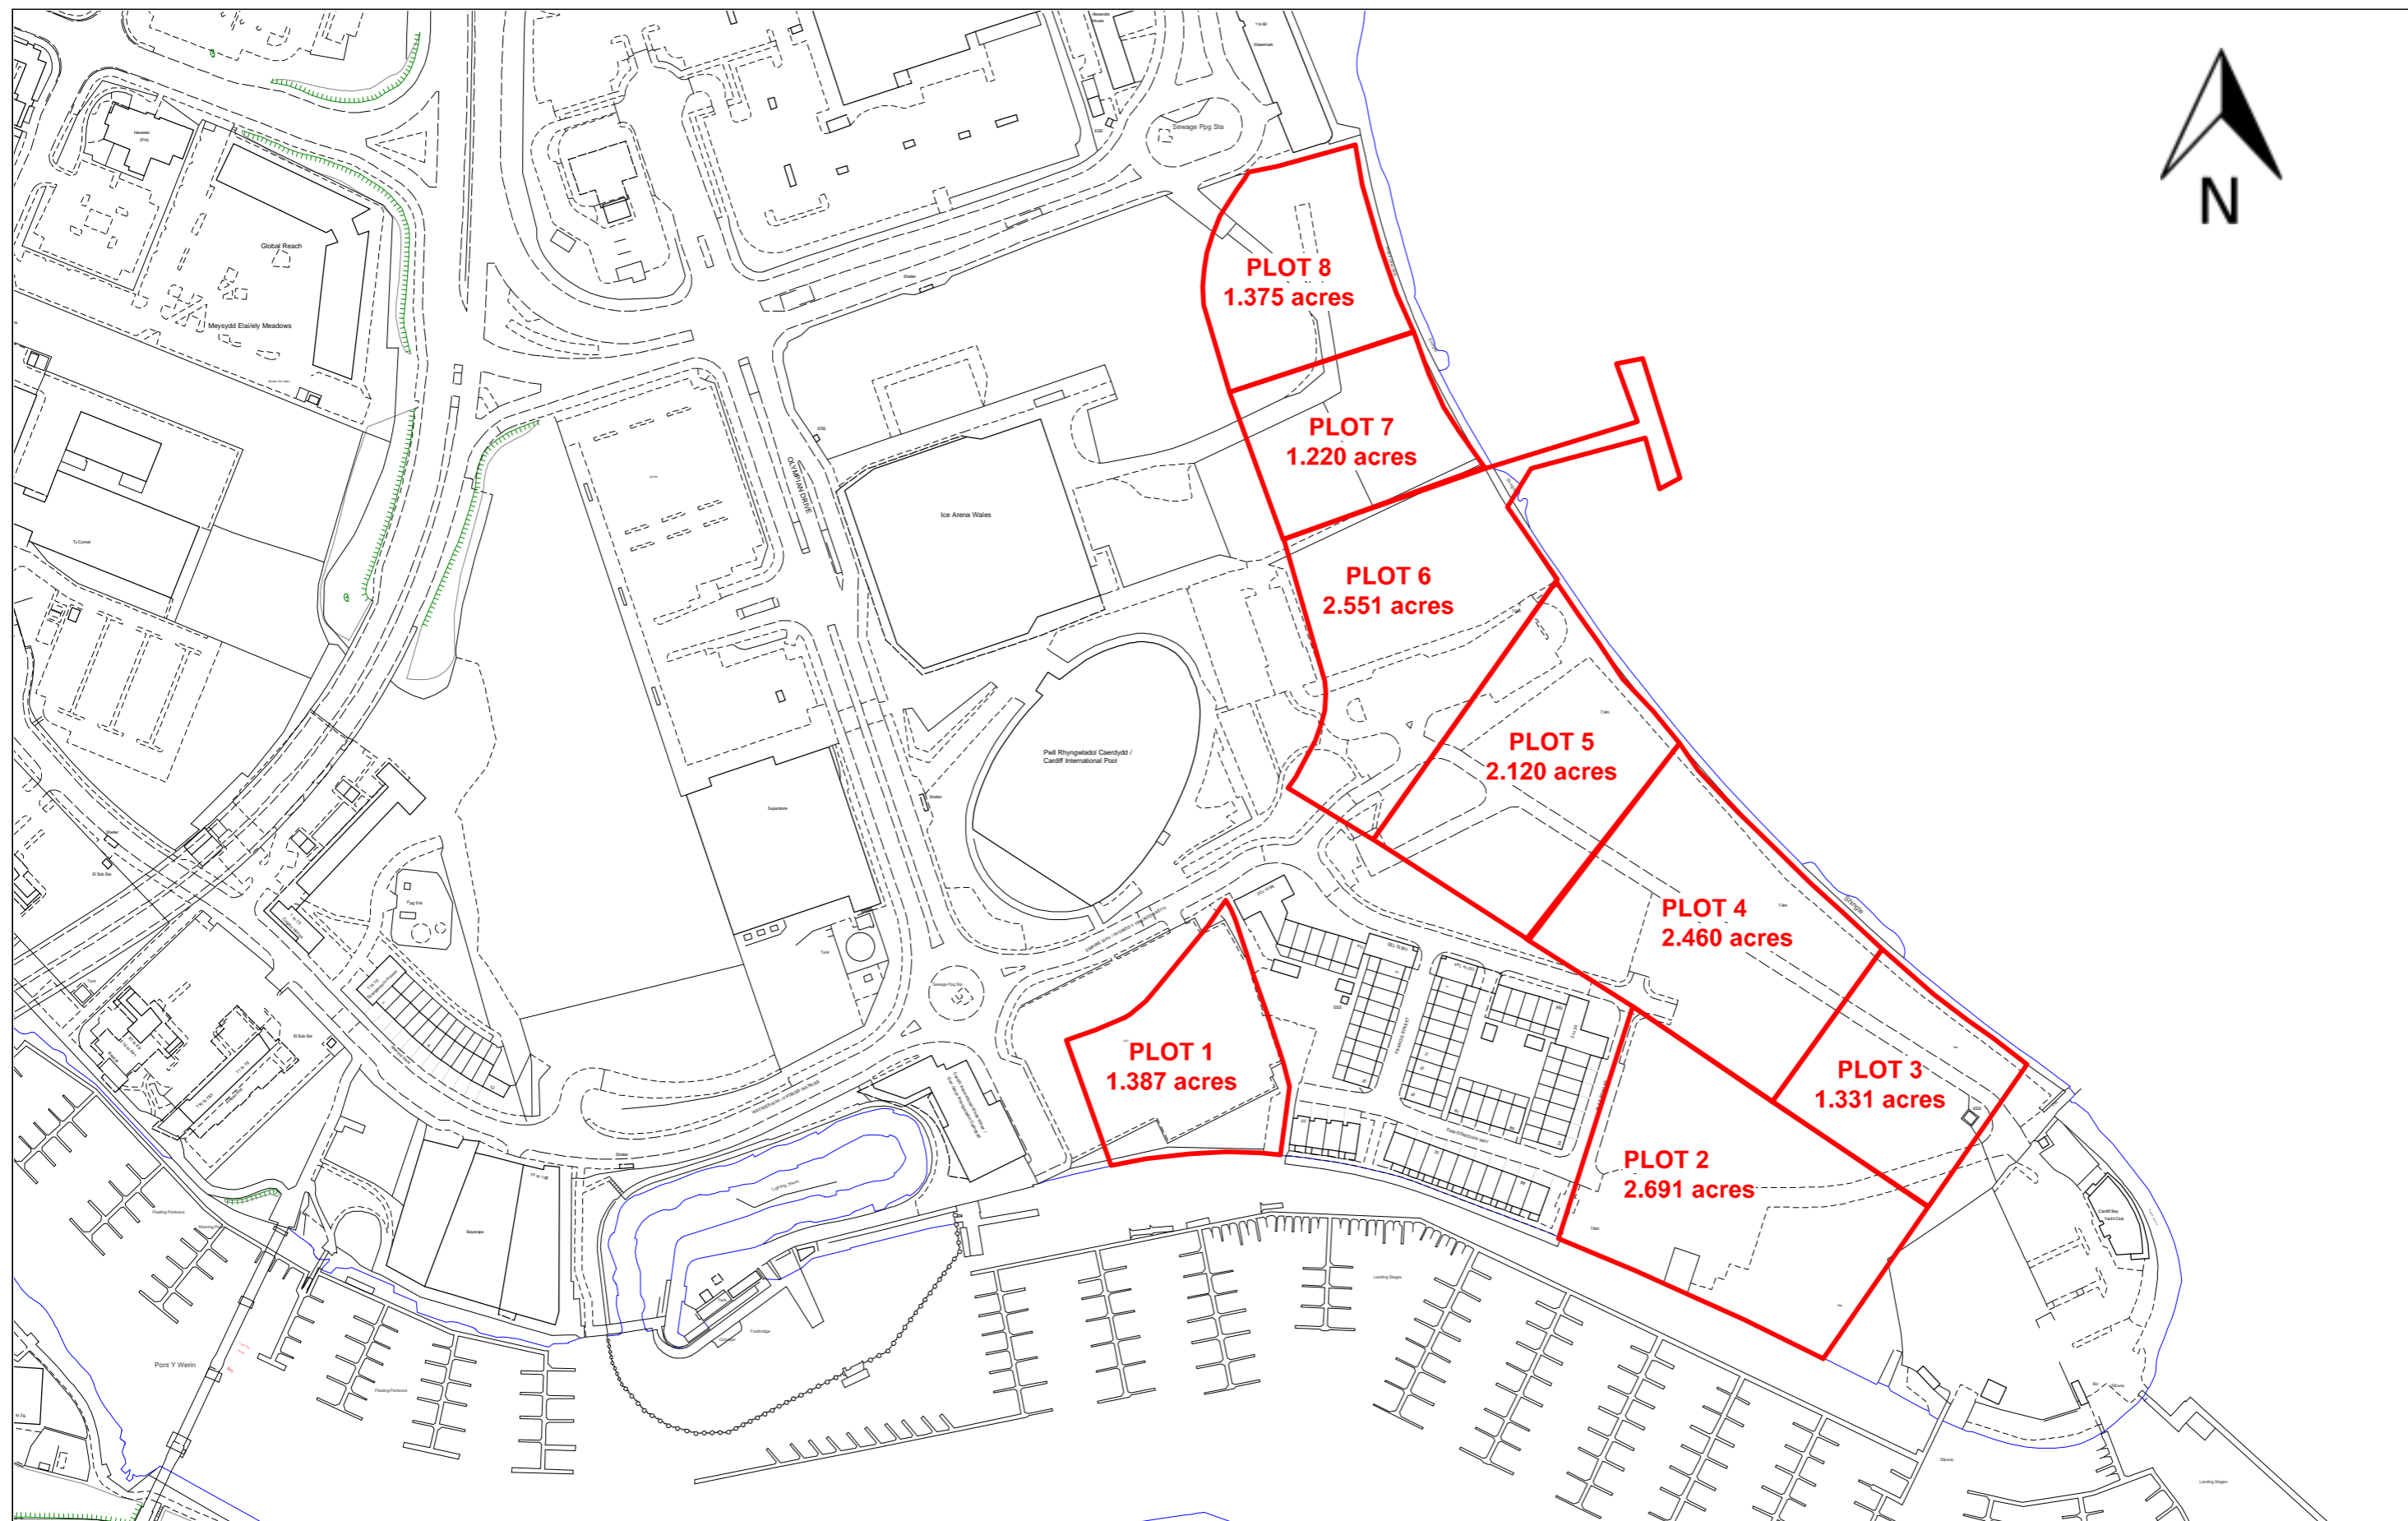

Residential / Commercial Development Outline Application

© Hawffraint y Goron Cedwir pob hawl. Y data ar y map yw'r wybodaeth orau sydd ar gael ac mae er gwybodaeth yn unig. Tra gwneir pob ymdrech i sicrhau ei gywirdeb, ni ellir gwarantu hyn. Nid yw'r Cyngor yn derbyn cyfrifoldeb am unrhyw wallau ar y map a dylai defnyddwyr gyrchu eu cyngor arbenigol eu hunain ar unrhyw wybodaeth a ddangosir ynddo. 100023376 (2017)

Adolygiadau / Revisions: